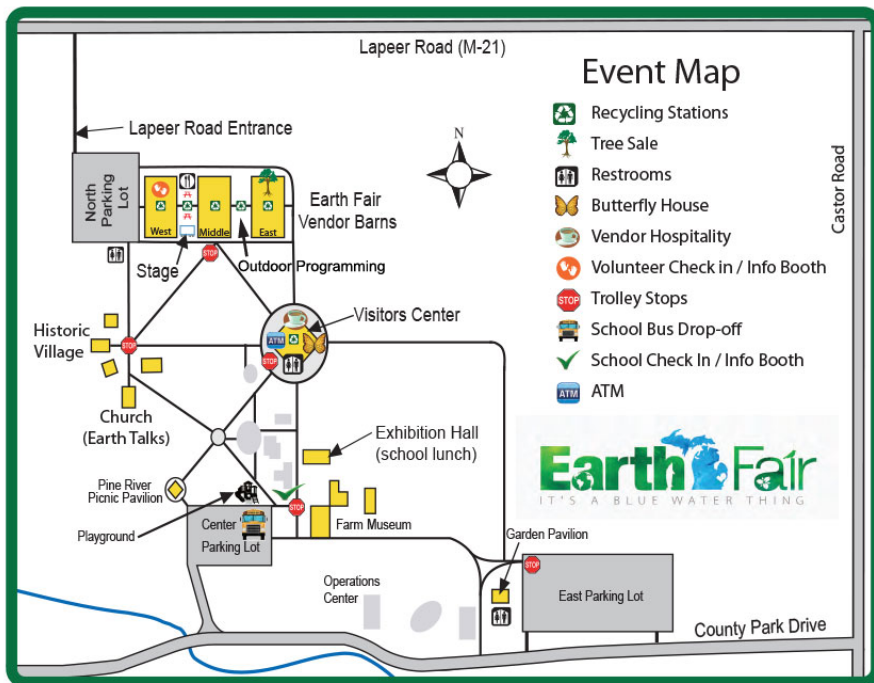

Earth Fair is a Low-Emission Event
Have fun. Ride for free!

Ditch your vehicle and ride our free shuttle! Take public transit and reduce your carbon footprint.

EarthDayFair.com

- Recycling bins are conveniently located throughout the grounds. Lost and found is located at the Main Stage.
- An ATM is located inside the Visitor's Center and West Barn.
- While dogs are allowed at Goodells County Park, dogs are not allowed inside vendor barns or the Visitor's Center.
- Smoking is prohibited and enforced under Goodells County Park's new smoke-free ordinance.

ENTERTAINMENT

FRIDAY AND SATURDAY

- **Tree and Shrub Sale**, West Barn
Sponsor: BW Conservation District
- **Butterfly House Exhibit**, Visitor's Center, Sponsor: Master Gardeners of St. Clair County
- **Sheepshank Sam**, Outdoors
- **Historical Village Tours** with free tree seedling give-away
- **Henna Art (\$\$)**, Middle Barn, Presenter: Spirit of Henna
- **Trolley Rides**

VISITORS CENTER

Master Gardeners of St. Clair County ★
 St. Clair-Detroit River Sturgeon For Tomorrow 🐾

OUTDOOR AREA

Sheepshank Sam
 Pure Homestead goat pen
 Powder Puff Pacas alpaca pen
 Flower Street Collective

CONCESSIONS

St. Clair County Farm Museum
 Just A Poppin'
 Luv's Lemonade
 Outta the Box
 Paul's Gourmet Jerky
 Maria's Tacos
 Michigan Candy Inc.
 Sweet Lane Fudge Factory

- ♿ Sponsors
- 🐾 Animals
- ★ Special activity